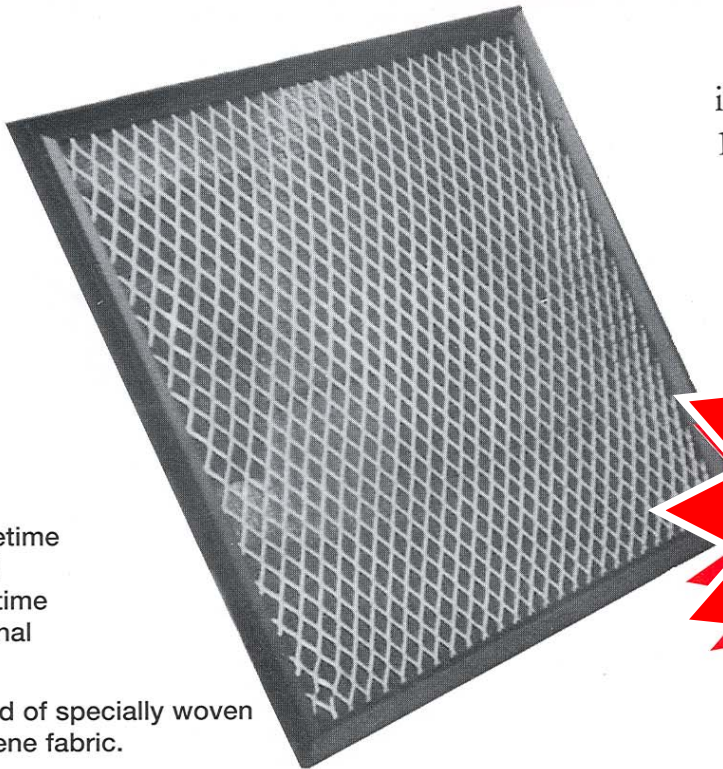

**Now Provide**

**Excellent**

**Airflow  
with the**

**A+2006™**

*Permanent Air Filter*

**75% Peak Arrestance**

**.06 Inches W.G.**

**A+2006™**\*dust holding capacity is 82 grams at .50 inches W.G. and 109 grams at 1.00 inches W.G.

\*Tested at 1200 CFM's

**Custom  
Sizes  
Available!**

- Filters for Life!™ - Limited Lifetime Guarantee! For the lifetime of the original purchaser!
- Constructed of specially woven polypropylene fabric.
- Contains No Foam to clog or deteriorate
- Cleans easily and effectively - No oil sprays or expensive cleaners required!
- Custom sizes Available
- Direct shipments available to your customer upon request
- No hassle with outside sizing & assembly requiring valuable time